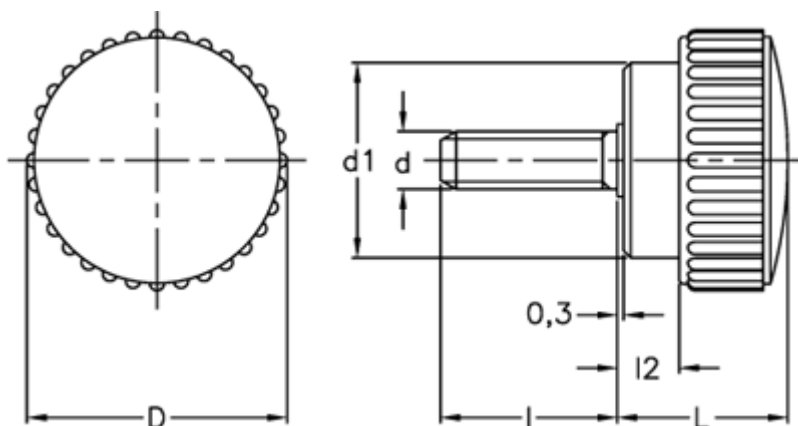

Data Sheet

Article number: 2302002721

Description: E+G Knurled grip knob
B.193/40 p-M10x30

Measures

D	=	40
d1	=	29
d 6g	=	M10
l	=	30
L	=	26
l2	=	10